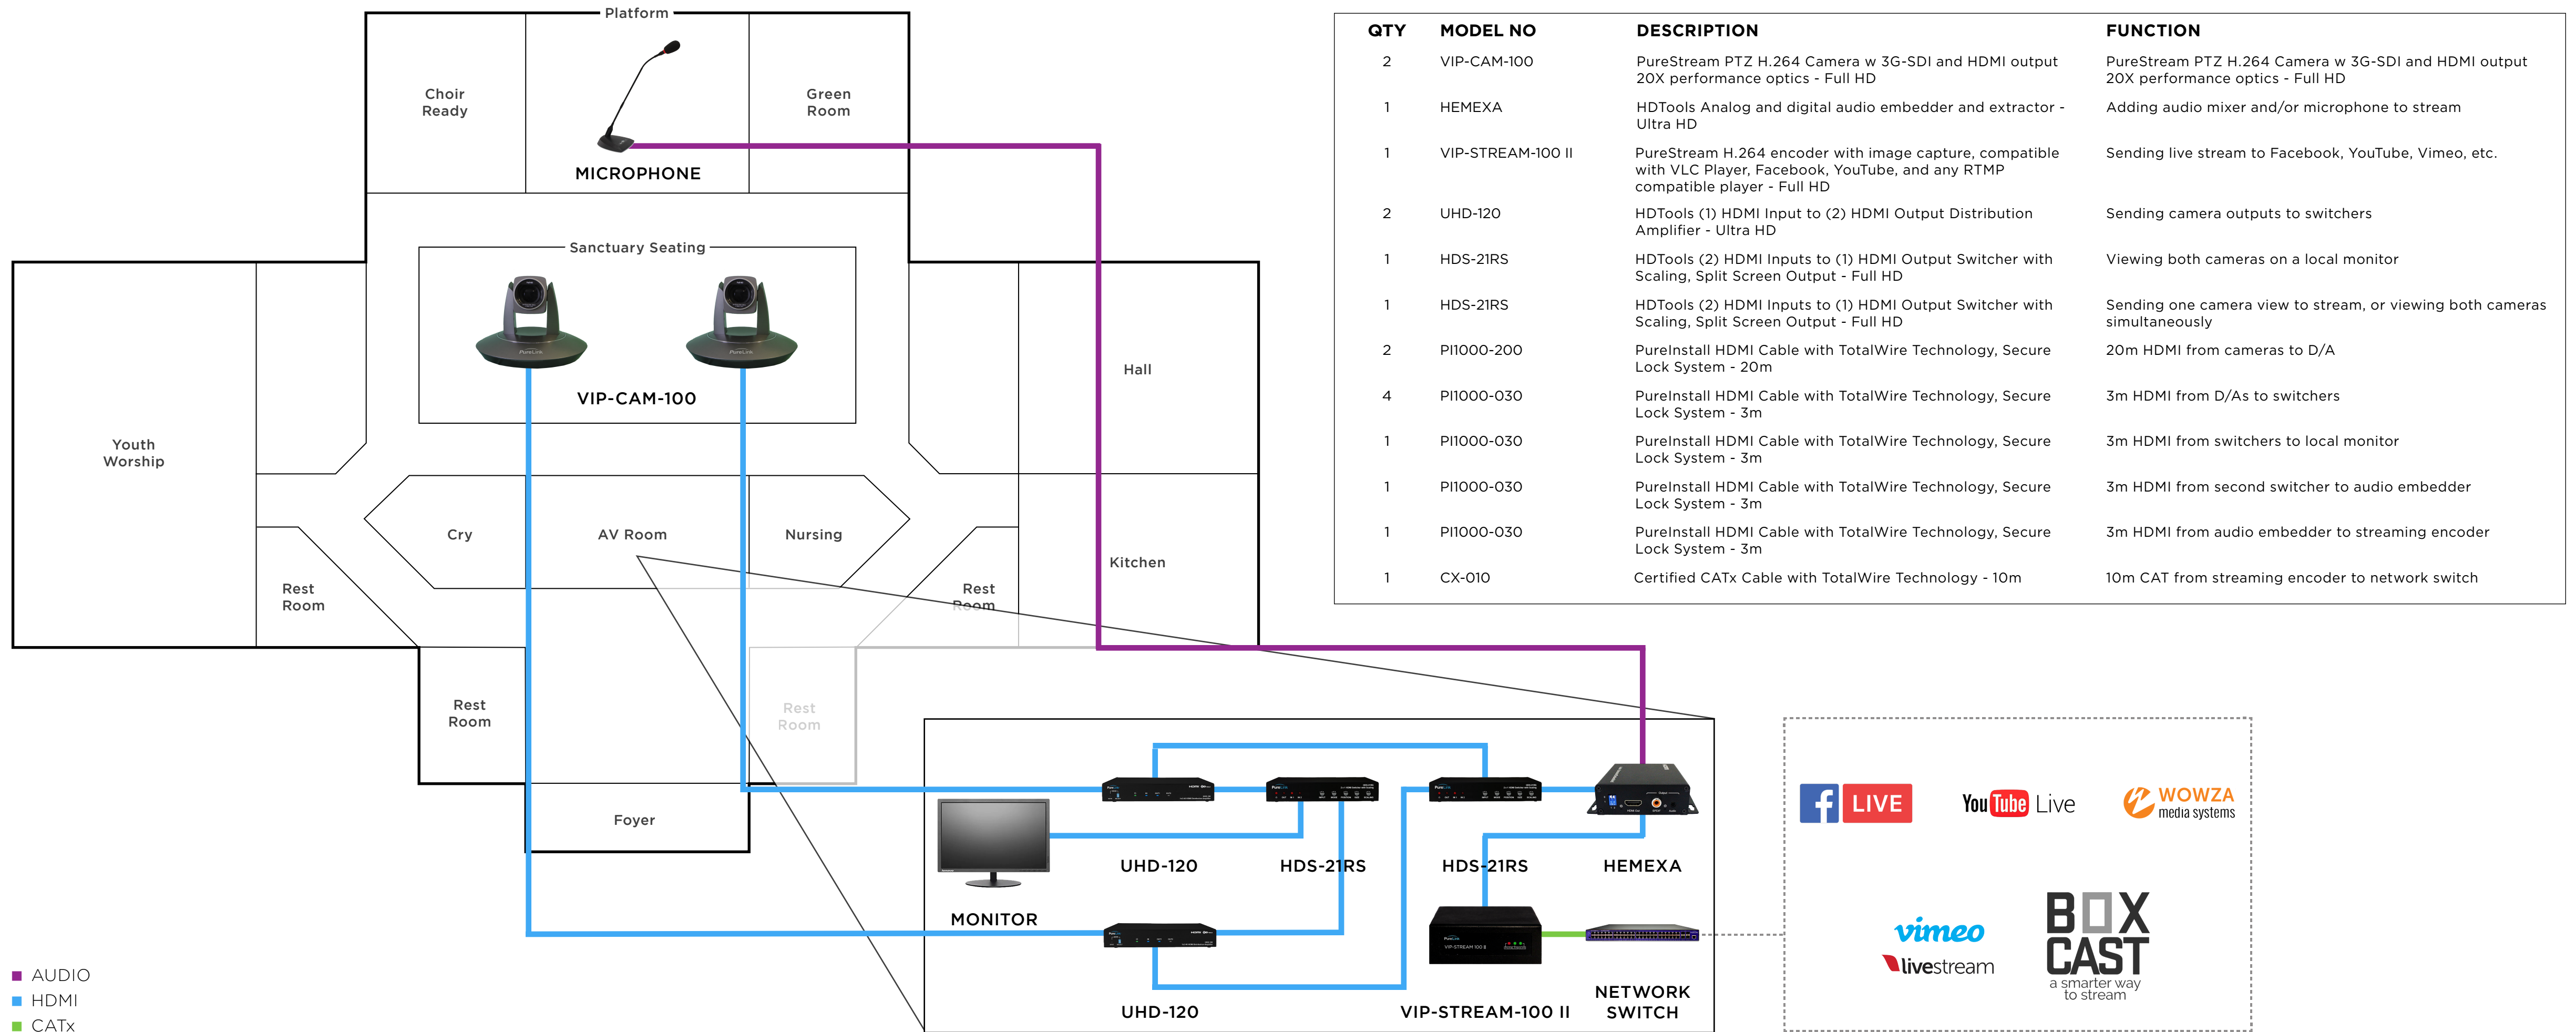

# 2-100-20X-STR | (2) 20X CAMERAS WITH STREAMING

■ AUDIO  
■ HDMI  
■ CATx